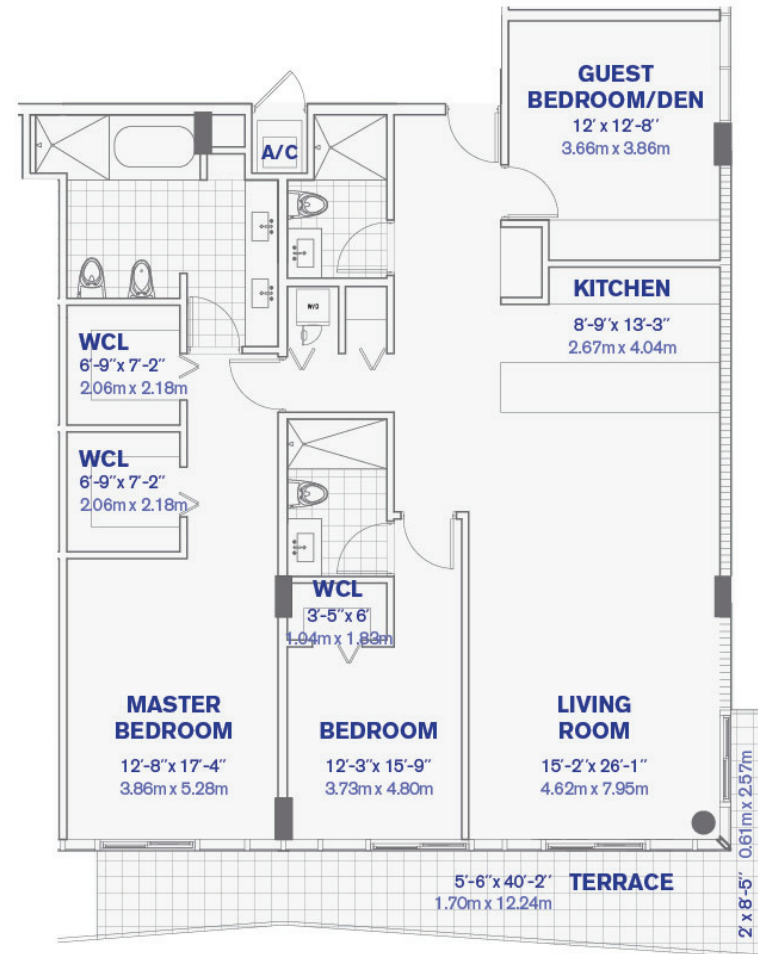

UNIT G
3 BEDROOM, 3 BATHROOM
TOTAL AC AREA: 1882 SQFT
TOTAL AC AREA: 174.84 M²

All dimensions, specifications and features are approximate and subject to change without notice.